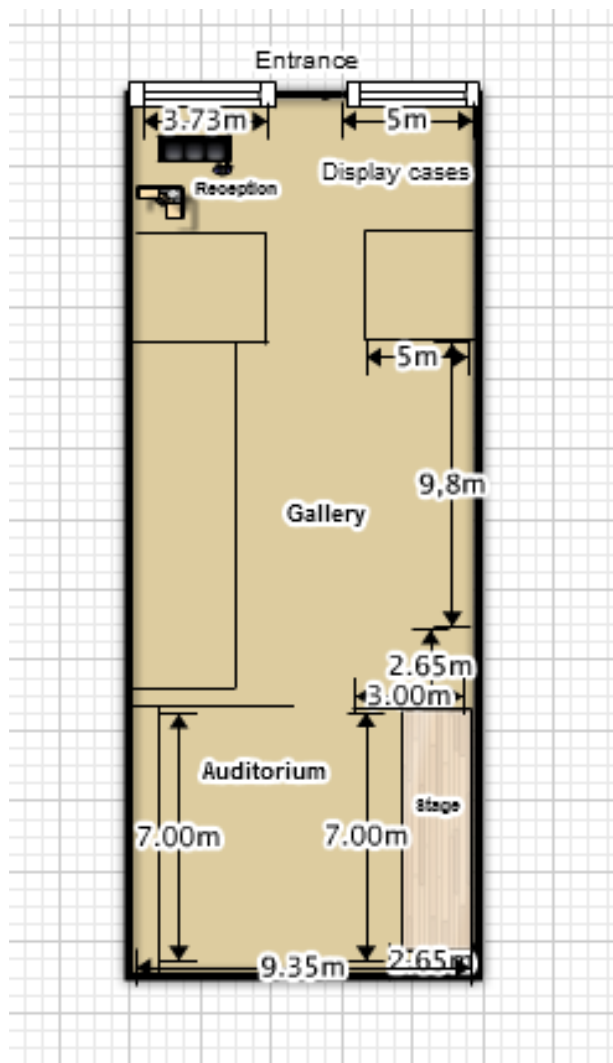

CZECH CENTRE SOFIA

ЧЕШКИ ЦЕНТЪР

ČESKÉ CENTRUM

**RAKOVSKI 100
1000 SOFIA**

TEL:

+359 2 81 55 430

+420 234 668 330

E-MAIL:

CCSOFIA@CZECH.CZ

ADMINISTRATION

Monday – Thur.: 10 a.m. – 5 p.m.

Friday: 10 a.m. – 4 p.m.

GALLERY

Monday – Friday: 1 – 7 p.m.

**CZECH CENTRES PRESENT THE
CZECH REPUBLIC THROUGH
CULTURE, EDUCATION, BUSINESS,
AND TOURISM. CZECH CENTRES
OPERATE WITHIN THE MINISTRY
OF FOREIGN AFFAIRS OF THE
CZECH REPUBLIC.**